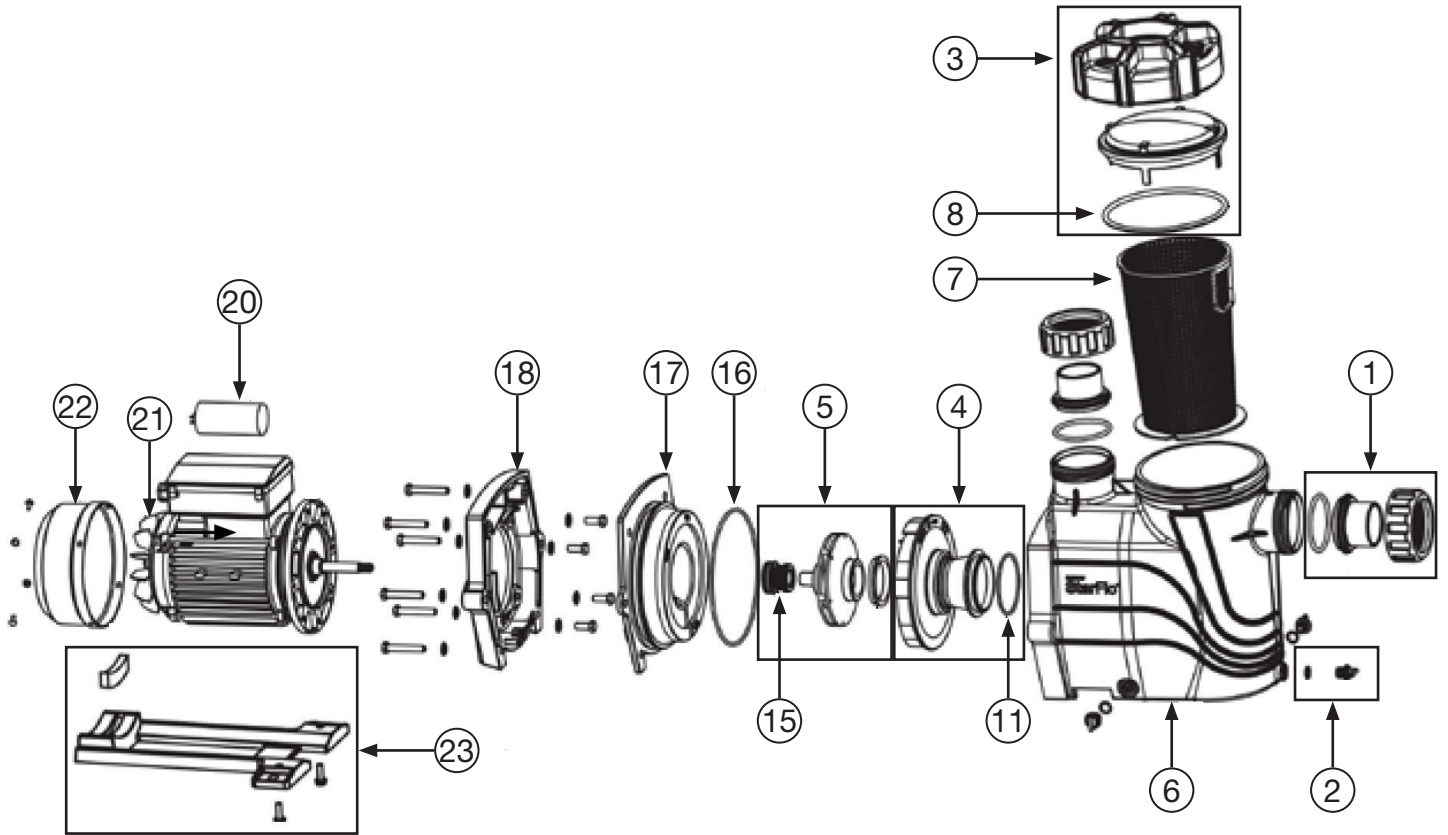

Davey Starflo - single phase pumps	DSF150(CE)	DSF200(CE)	DSF250(CE)	DSF300(CE)	DSF420(CE)
Davey Starflo - 3 phase pumps				DSF3003FCE	DSF4203FCE

Notes: A. CE model variants available exclusively in Europe
 B. Includes 8, 11, 15 & 16
 C. Includes 21 & 22

ITEM	PART NO.	DESCRIPTION	PART SPECIFICATION	NOTES	QTY REQ'D
1	33149SP	Barrel union set	40mm AU		2
1	33150SP	Barrel union set	50mm AU		2
1	33151SP	Barrel union set	50mm CE	A	2
1	33152SP	Barrel union set	63mm CE	A	2
2	33153SP	Drain plug and o-ring			3
3	33154SP	Pump lid assy			1
4	33155SP	Diffuser and o-ring			1
6	403129SP	pump casing			1
7	403130SP	Pump basket			1
8	403131SP	Pump lid o-ring			1
5	33156SP	Impeller, seal & neckring	DSF150		1
5	33157SP	Impeller, seal & neckring	DSF200		1
5	33158SP	Impeller, seal & neckring	DSF250		1
5	33159SP	Impeller, seal & neckring	DSF300		1
5	33160SP	Impeller, seal & neckring	DSF420		1
5	33165SP	Impeller, seal & neckring	DSF150-1		1
5	33166SP	Impeller, seal & neckring	DSF200-1		1
5	33167SP	Impeller, seal & neckring	DSF250-1		1
5	33168SP	Impeller, seal & neckring	DSF300-1 & 3ph		1
5	33169SP	Impeller, seal & neckring	DSF420-1 & 3ph		1
15	402823SP	Mechanical seal			1
18	403141SP	Flange			1
20	403500SP	Capacitor	DSF150		1
20	402841SP	Capacitor 20uF	DSF200, DSF250, DSF300		1
20	403158SP	Capacitor 40uF	DSF420		1
23	403159SP	Motor base assembly			1
-	33161SP	Seal kit		B	1
-	33162SP	Fan & fan cowl	DSF150	C	1
-	33163SP	Fan & fan cowl	All other models	C	1
-	33164SP	Bearing set (front & rear)			1
-	E01020935SP	Power cord	DSF150CE, DSF200CE	A	1
-	E01020934SP	Power cord	DSF250CE, 300CE, 420CE	A	1
-	E01020992SP	Power cord	DSF3003FCE, DSF4203FCE	A	1
-	E01020831SP	Power cord	DSF300, DSF420		1